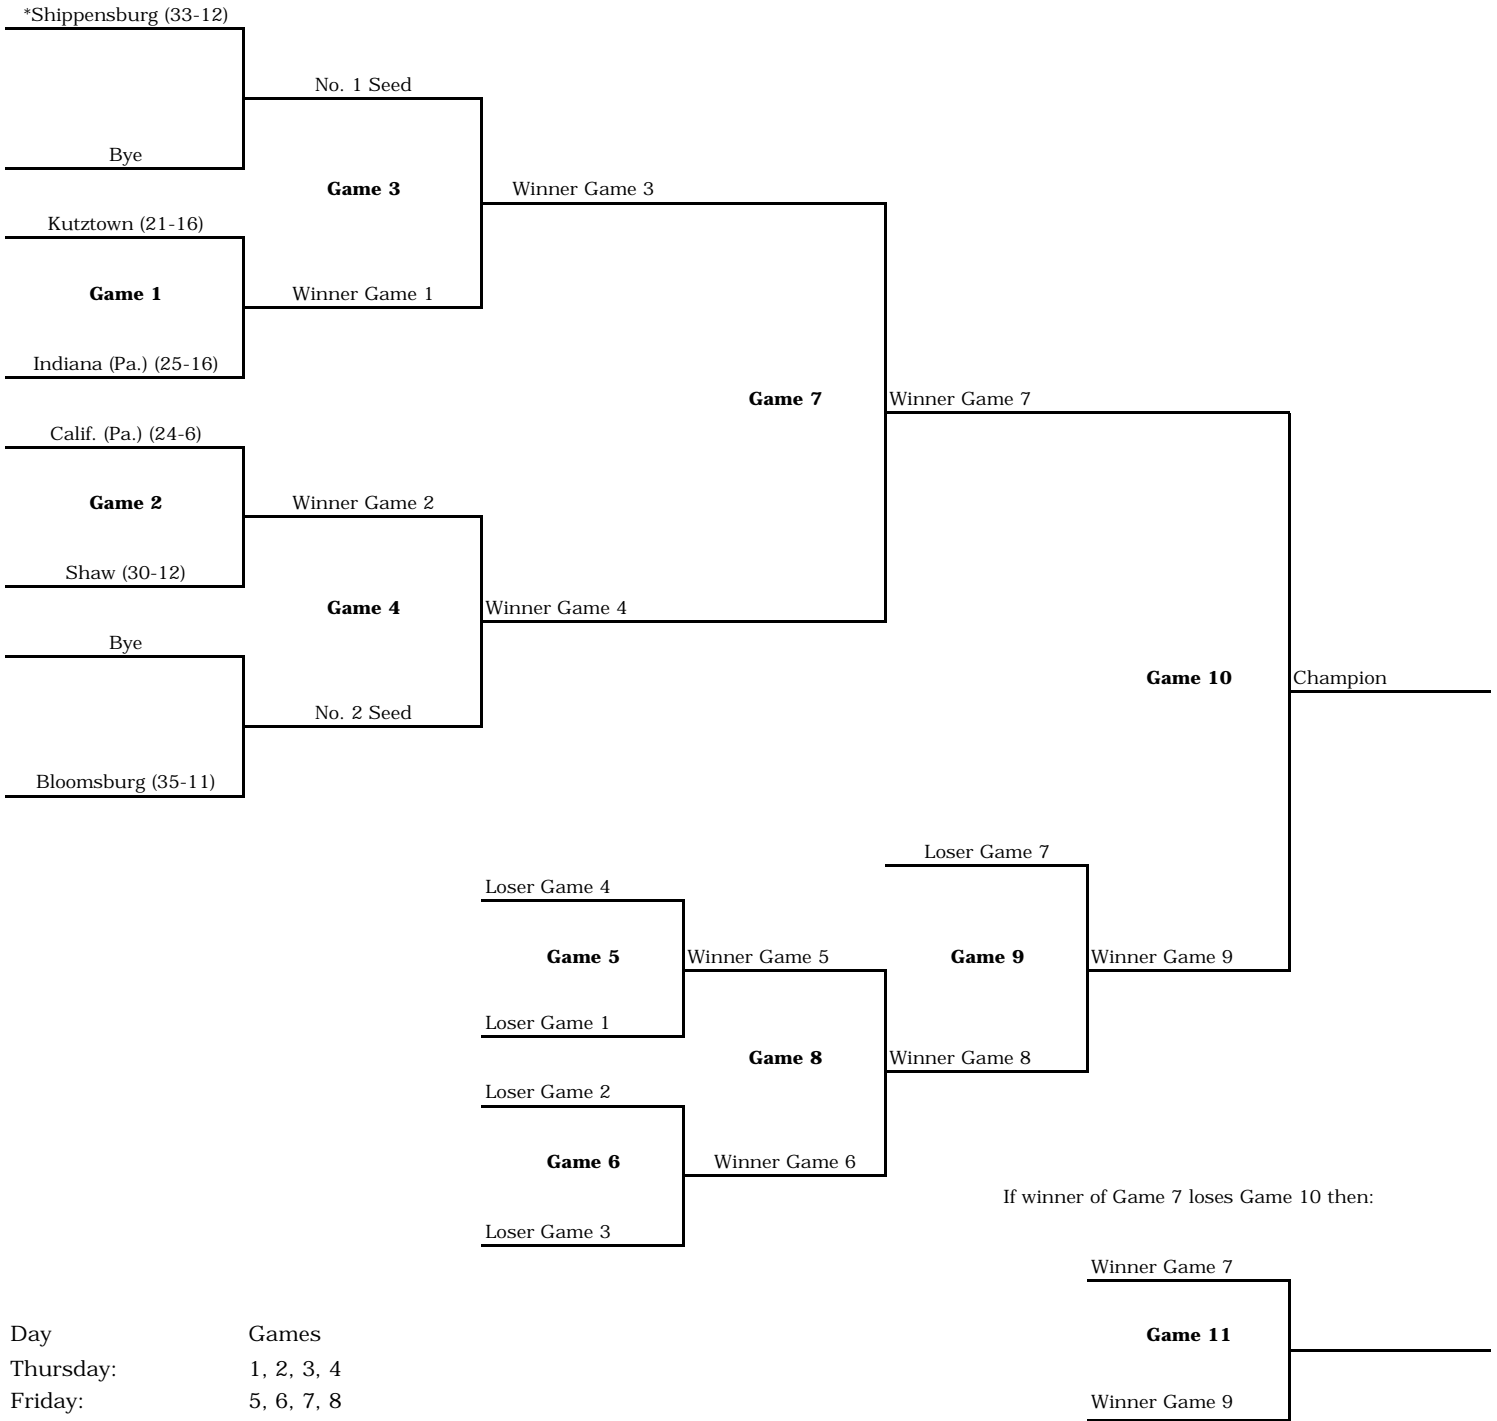

2003 NCAA Division II WOMEN'S SOFTBALL CHAMPIONSHIP

Mid-Atlantic Regional
Shippensburg, Pennsylvania

Day	Games
Thursday:	1, 2, 3, 4
Friday:	5, 6, 7, 8
Saturday:	9, 10
Sunday:	11 (If necessary)